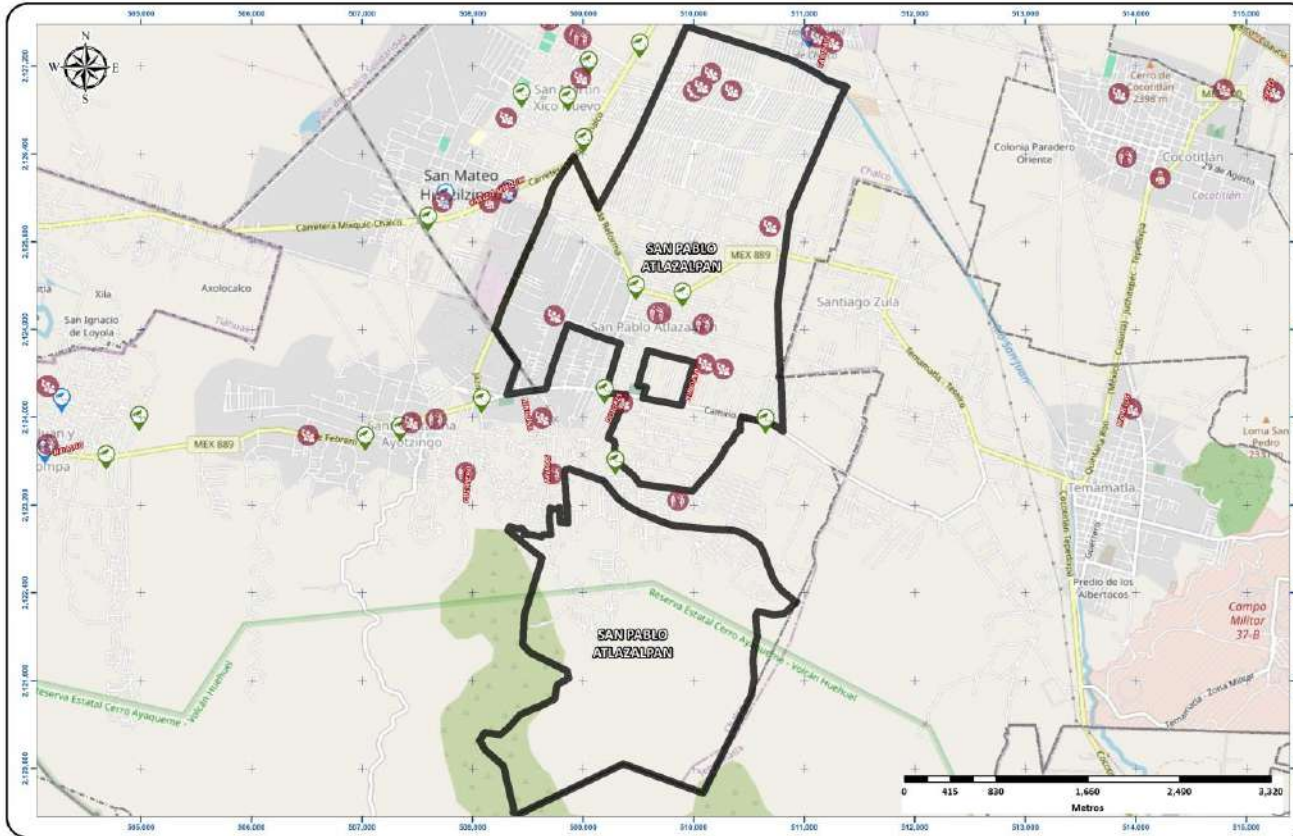

LESIONES

CALLE GIRASOLES

Horario de atención: **00:00 - 02:59 LUNES**

8%

Horario	D	L	Ma	Mi	J	V	S	Total
00:00 - 02:59	0.0%	33.3%	0.0%	0.0%	8.3%	0.0%	0.0%	41.7%
03:00 - 05:59	0.0%	0.0%	0.0%	0.0%	0.0%	0.0%	0.0%	0.0%
06:00 - 08:59	0.0%	0.0%	0.0%	0.0%	0.0%	0.0%	0.0%	0.0%
09:00 - 11:59	8.3%	16.7%	0.0%	0.0%	0.0%	0.0%	0.0%	25.0%
12:00 - 14:59	0.0%	0.0%	0.0%	0.0%	0.0%	0.0%	0.0%	0.0%
15:00 - 17:59	8.3%	0.0%	0.0%	0.0%	0.0%	0.0%	0.0%	8.3%
18:00 - 20:59	8.3%	0.0%	0.0%	0.0%	0.0%	0.0%	0.0%	8.3%
21:00 - 23:59	0.0%	8.3%	8.3%	0.0%	0.0%	0.0%	0.0%	16.7%
Total	25.0%	58.3%	8.3%	0.0%	8.3%	0.0%	0.0%	100.0%