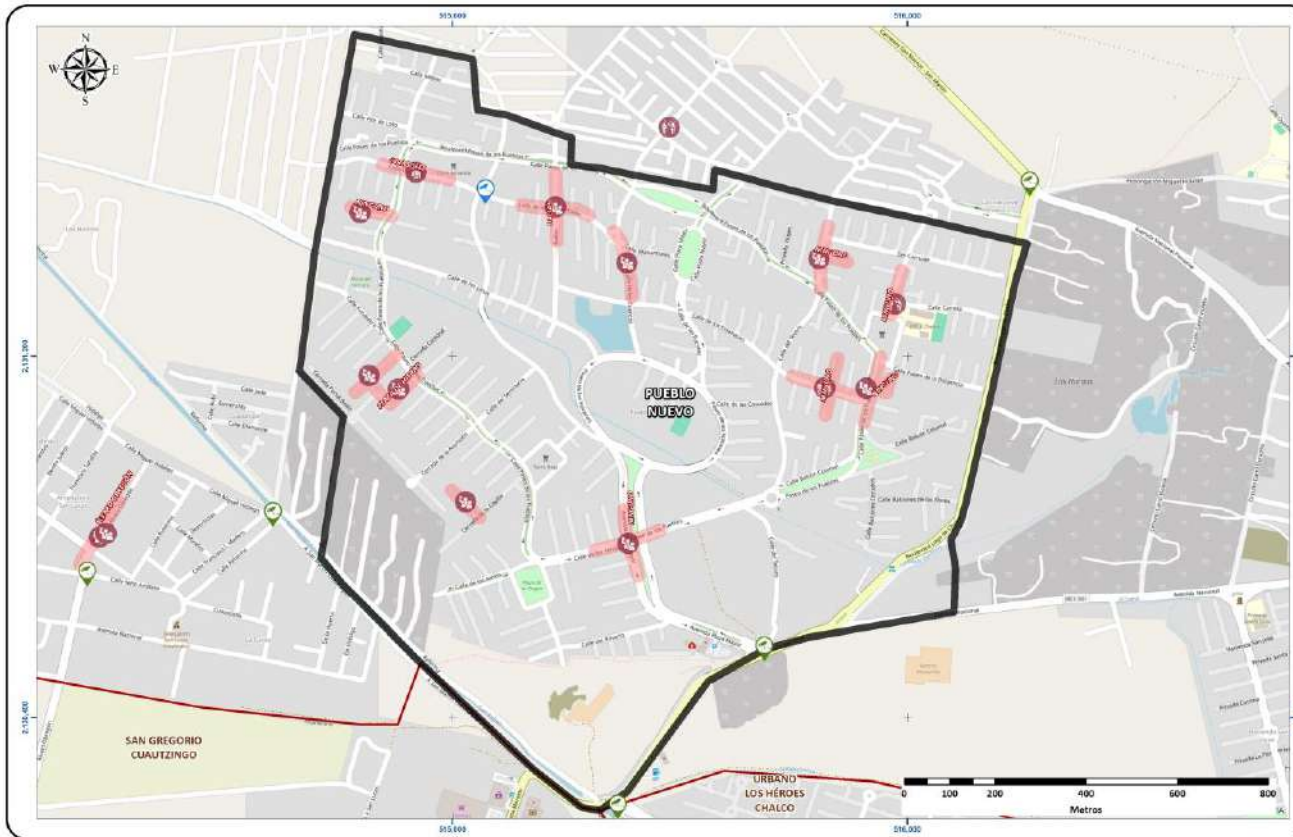

SUSTRACCIÓN DE HIJO

AVENIDA VICENTE GUERRERO

Horario de atención
06:00 - 08:59
JUEVES

7%

VIOLENCIA CONTRA LA MUJER

CARRETERA LOS HÉROES CHALCO

**Horario de
atención 09:00 - 11:59
SÁBADO**
79%

VIOLENCIA FAMILIAR

CALLE MARTÍNEZ MORAL

**Horario de
atención 21:00 - 23:59
JUEVES**
14%

VIOLENCIA DE PAREJA

**CALLE SANTA CATARINA DE
AYOTZINGO**

**Horario de
atención 12:00 - 14:59
DOMINGO**
7%

Horario	D	L	Ma	Mi	J	V	S	Total
00:00 - 02:59	0.0%	0.0%	0.0%	7.1%	0.0%	0.0%	0.0%	7.1%
03:00 - 05:59	7.1%	0.0%	0.0%	0.0%	0.0%	0.0%	0.0%	7.1%
06:00 - 08:59	0.0%	0.0%	0.0%	0.0%	0.0%	0.0%	0.0%	0.0%
09:00 - 11:59	7.1%	0.0%	0.0%	0.0%	0.0%	0.0%	28.6%	35.7%
12:00 - 14:59	7.1%	0.0%	0.0%	0.0%	0.0%	0.0%	0.0%	7.1%
15:00 - 17:59	0.0%	0.0%	0.0%	0.0%	7.1%	0.0%	0.0%	7.1%
18:00 - 20:59	0.0%	0.0%	0.0%	7.1%	0.0%	0.0%	0.0%	7.1%
21:00 - 23:59	0.0%	7.1%	0.0%	7.1%	7.1%	7.1%	0.0%	28.6%
Total	21.4%	7.1%	0.0%	21.4%	14.3%	7.1%	28.6%	100.0%