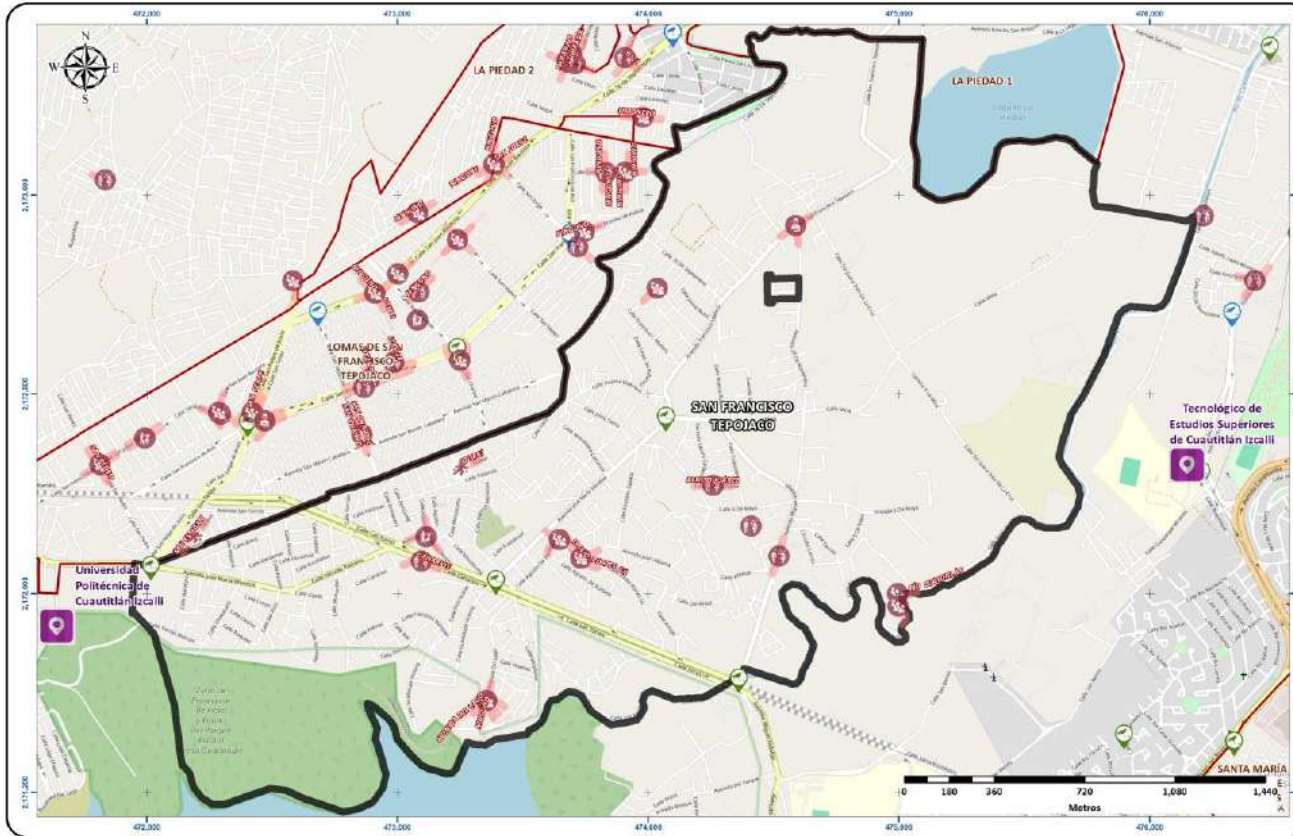

Horario	D	L	Ma	Mi	J	V	S	Total
00:00 - 02:59	7.1%	0.0%	0.0%	0.0%	0.0%	0.0%	0.0%	7.1%
03:00 - 05:59	0.0%	7.1%	0.0%	0.0%	14.3%	0.0%	7.1%	28.6%
06:00 - 08:59	0.0%	0.0%	0.0%	0.0%	0.0%	0.0%	0.0%	0.0%
09:00 - 11:59	0.0%	0.0%	14.3%	0.0%	0.0%	0.0%	0.0%	14.3%
12:00 - 14:59	0.0%	7.1%	0.0%	0.0%	0.0%	7.1%	0.0%	14.3%
15:00 - 17:59	7.1%	7.1%	0.0%	0.0%	0.0%	0.0%	0.0%	14.3%
18:00 - 20:59	0.0%	0.0%	0.0%	7.1%	0.0%	0.0%	0.0%	7.1%
21:00 - 23:59	0.0%	7.1%	7.1%	0.0%	0.0%	0.0%	0.0%	14.3%
Total	14.3%	28.6%	21.4%	7.1%	14.3%	7.1%	7.1%	100.0%