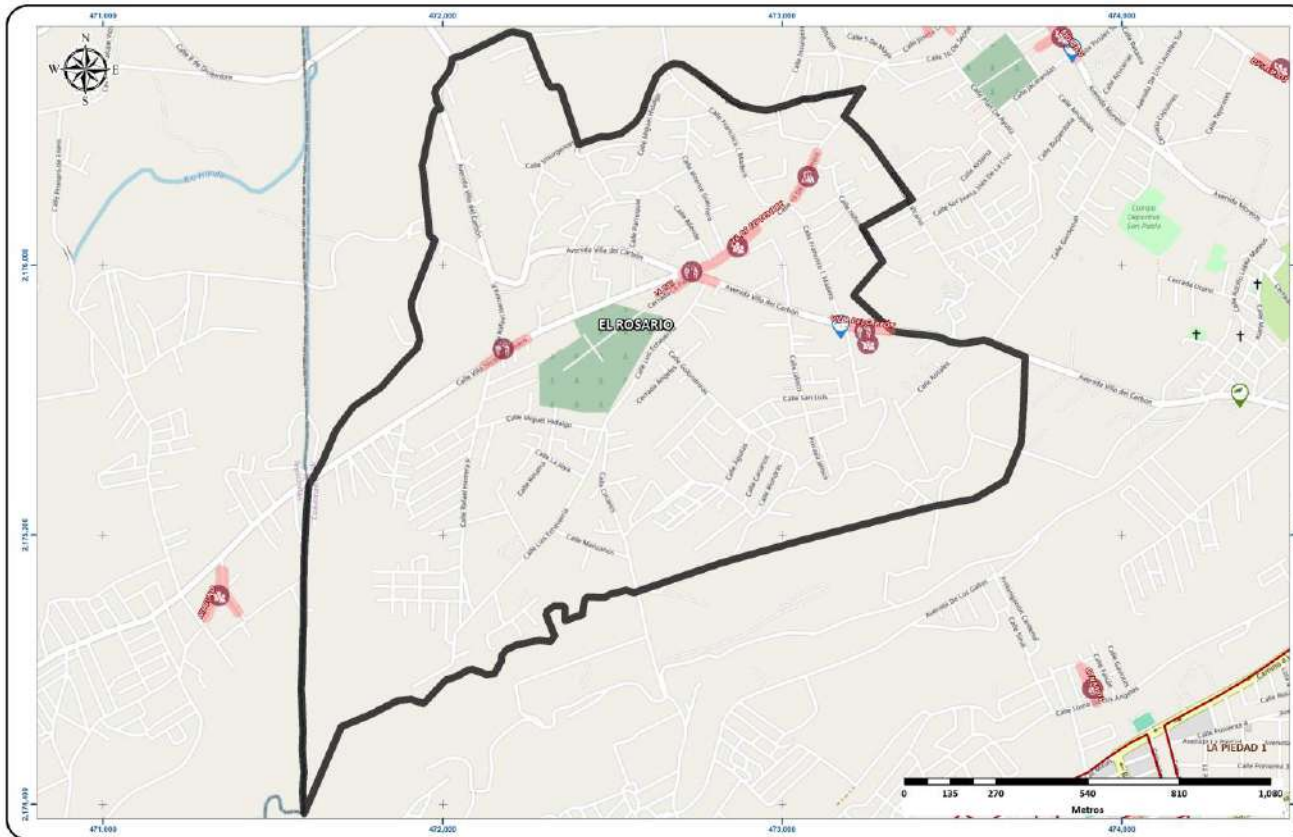

VIOLENCIA FAMILIAR

CALLE POPOCATÉPETL

Horario de atención
**18:00 - 20:59
SÁBADO**

27%

Horario	D	L	Ma	Mi	J	V	S	Total
00:00 - 02:59	0.0%	0.0%	0.0%	0.0%	0.0%	0.0%	0.0%	0.0%
03:00 - 05:59	0.0%	0.0%	0.0%	0.0%	0.0%	0.0%	0.0%	0.0%
06:00 - 08:59	0.0%	0.0%	0.0%	0.0%	0.0%	0.0%	9.1%	9.1%
09:00 - 11:59	0.0%	0.0%	0.0%	0.0%	9.1%	0.0%	0.0%	9.1%
12:00 - 14:59	9.1%	0.0%	0.0%	0.0%	0.0%	0.0%	9.1%	18.2%
15:00 - 17:59	0.0%	0.0%	0.0%	0.0%	0.0%	9.1%	0.0%	9.1%
18:00 - 20:59	0.0%	9.1%	0.0%	0.0%	18.2%	0.0%	9.1%	36.4%
21:00 - 23:59	9.1%	0.0%	0.0%	0.0%	0.0%	0.0%	9.1%	18.2%
Total	18.2%	9.1%	0.0%	0.0%	27.3%	9.1%	36.4%	100.0%