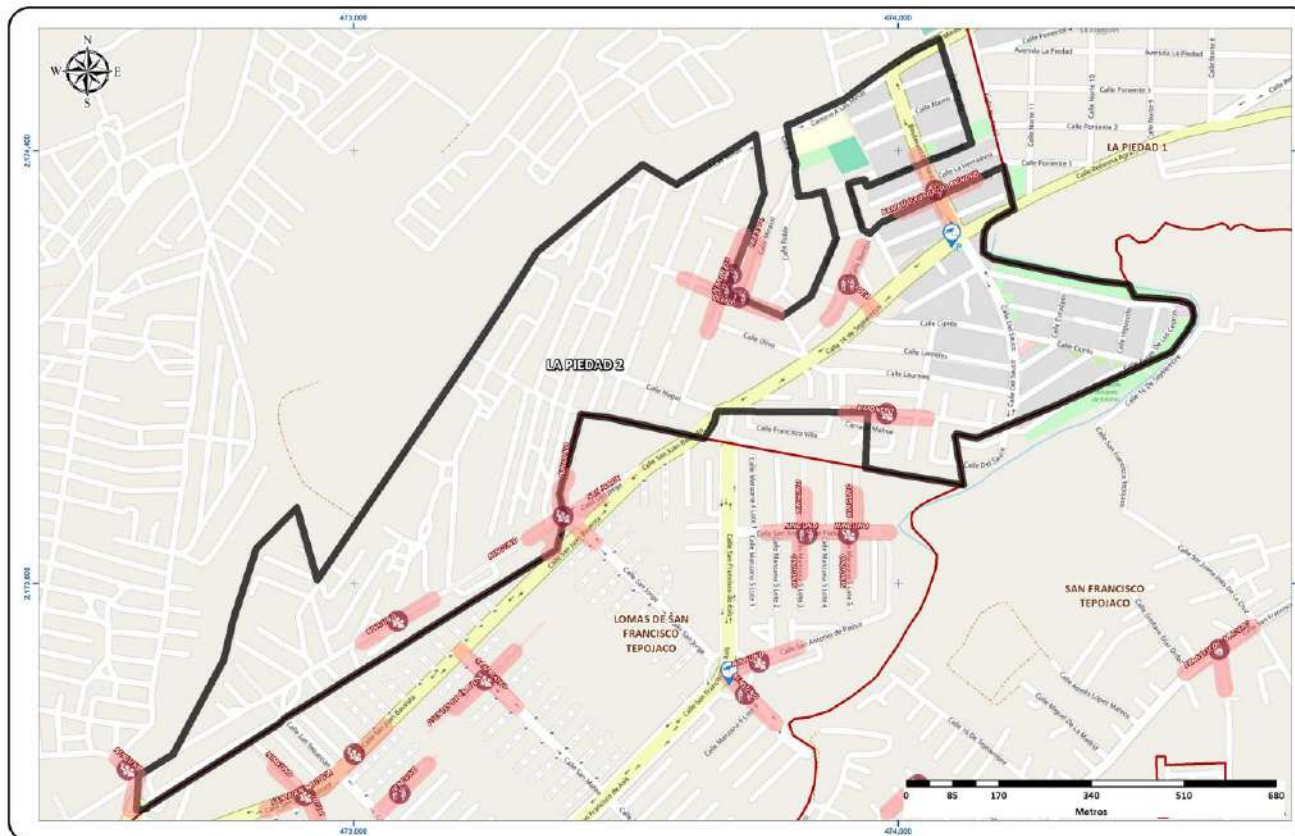

VIOLENCIA CONTRA LA MUJER

CALLE ORIENTE 3

Horario de atención: 21:00 - 23:59 MARTES

33%

Horario	D	L	Ma	Mi	J	V	S	Total
00:00 - 02:59	0.0%	16.7%	0.0%	0.0%	0.0%	0.0%	0.0%	16.7%
03:00 - 05:59	0.0%	0.0%	0.0%	0.0%	16.7%	0.0%	0.0%	16.7%
06:00 - 08:59	0.0%	0.0%	0.0%	0.0%	0.0%	0.0%	0.0%	0.0%
09:00 - 11:59	0.0%	0.0%	0.0%	0.0%	0.0%	0.0%	0.0%	0.0%
12:00 - 14:59	0.0%	0.0%	16.7%	0.0%	0.0%	0.0%	0.0%	16.7%
15:00 - 17:59	0.0%	0.0%	0.0%	0.0%	0.0%	0.0%	0.0%	0.0%
18:00 - 20:59	0.0%	0.0%	0.0%	0.0%	0.0%	0.0%	0.0%	0.0%
21:00 - 23:59	0.0%	0.0%	50.0%	0.0%	0.0%	0.0%	0.0%	50.0%
Total	0.0%	16.7%	66.7%	0.0%	16.7%	0.0%	0.0%	100.0%