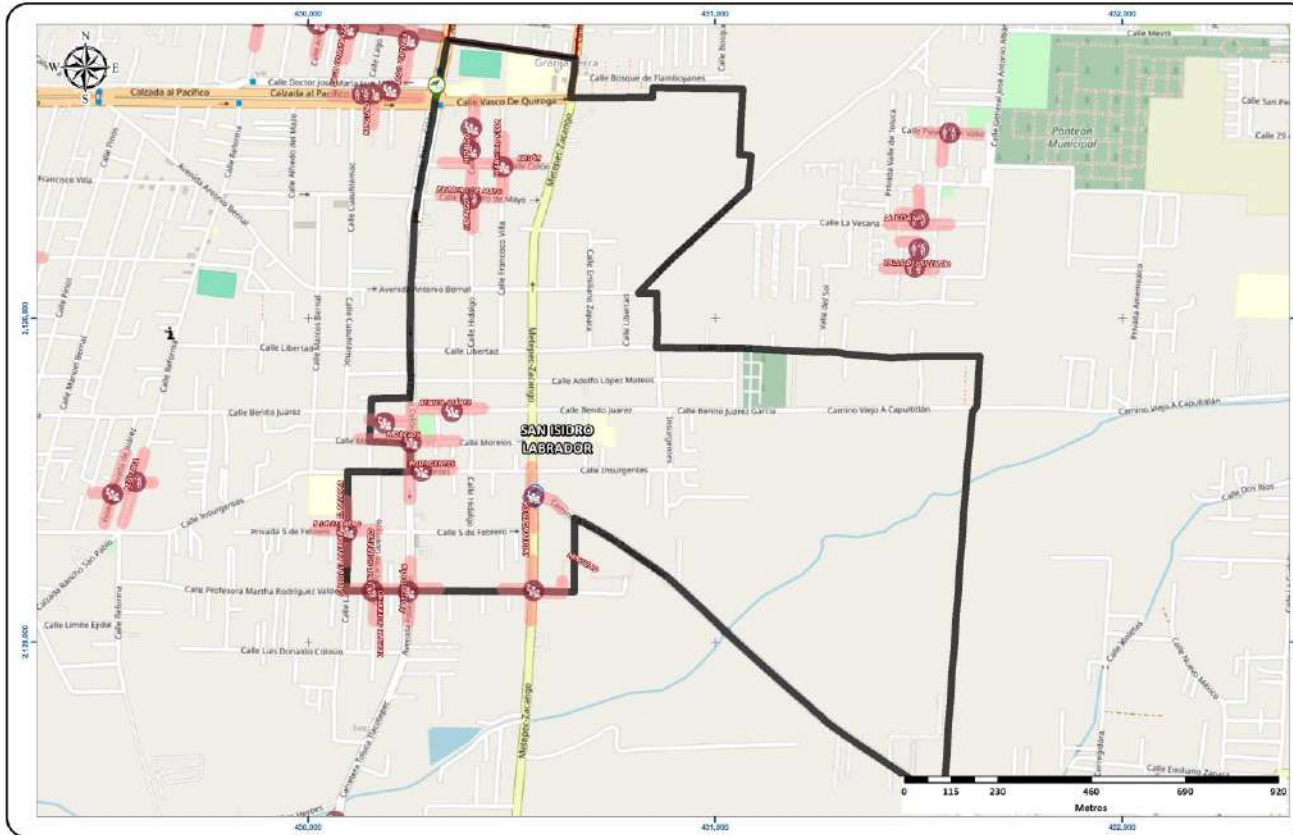

VIOLENCIA CONTRA LA MUJER

CALLE CANDELARIA

Horario de atención **21:00 - 23:59 LUNES**

50%

Horario	D	L	Ma	Mi	J	V	S	Total
00:00 - 02:59	0.0%	0.0%	0.0%	0.0%	0.0%	0.0%	0.0%	0.0%
03:00 - 05:59	0.0%	0.0%	0.0%	0.0%	0.0%	0.0%	0.0%	0.0%
06:00 - 08:59	0.0%	8.3%	0.0%	0.0%	0.0%	0.0%	0.0%	8.3%
09:00 - 11:59	0.0%	0.0%	0.0%	0.0%	0.0%	0.0%	0.0%	0.0%
12:00 - 14:59	8.3%	0.0%	8.3%	0.0%	0.0%	0.0%	0.0%	16.7%
15:00 - 17:59	0.0%	0.0%	16.7%	16.7%	0.0%	0.0%	0.0%	33.3%
18:00 - 20:59	8.3%	0.0%	0.0%	8.3%	0.0%	0.0%	0.0%	16.7%
21:00 - 23:59	0.0%	8.3%	0.0%	0.0%	0.0%	8.3%	8.3%	25.0%
Total	16.7%	16.7%	25.0%	25.0%	0.0%	8.3%	8.3%	100.0%