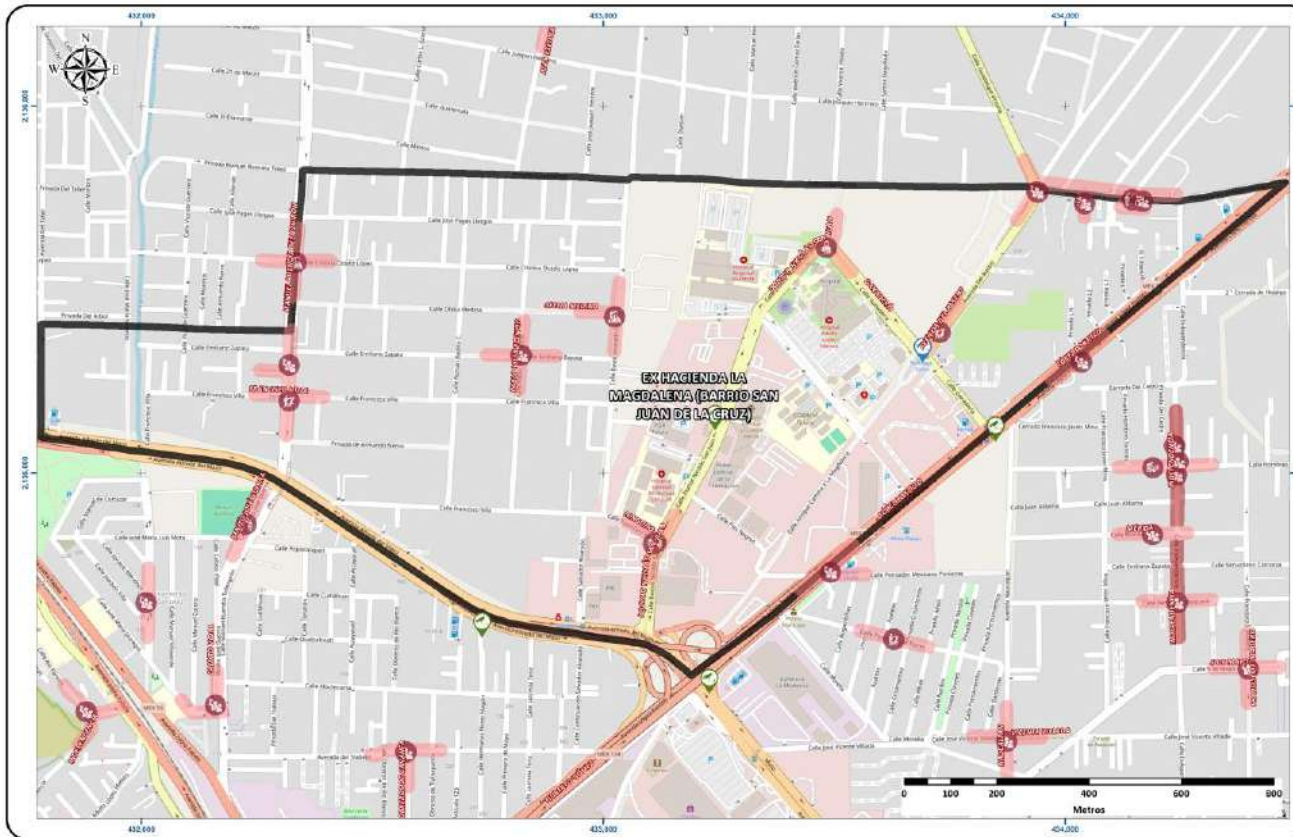

VIOLENCIA DE PAREJA

CALLE BENITO JUÁREZ

Horario de atención **03:00 - 05:59 DOMINGO**

10%

Horario	D	L	Ma	Mi	J	V	S	Total
00:00 - 02:59	10.0%	0.0%	0.0%	0.0%	0.0%	0.0%	0.0%	10.0%
03:00 - 05:59	20.0%	0.0%	0.0%	0.0%	0.0%	0.0%	5.0%	25.0%
06:00 - 08:59	5.0%	0.0%	0.0%	0.0%	0.0%	0.0%	0.0%	5.0%
09:00 - 11:59	0.0%	0.0%	5.0%	0.0%	0.0%	0.0%	0.0%	5.0%
12:00 - 14:59	0.0%	0.0%	0.0%	5.0%	0.0%	0.0%	5.0%	10.0%
15:00 - 17:59	0.0%	0.0%	0.0%	0.0%	0.0%	0.0%	5.0%	5.0%
18:00 - 20:59	15.0%	5.0%	0.0%	0.0%	0.0%	0.0%	5.0%	25.0%
21:00 - 23:59	0.0%	5.0%	0.0%	5.0%	0.0%	5.0%	0.0%	15.0%
Total	50.0%	10.0%	5.0%	10.0%	0.0%	5.0%	20.0%	100.0%